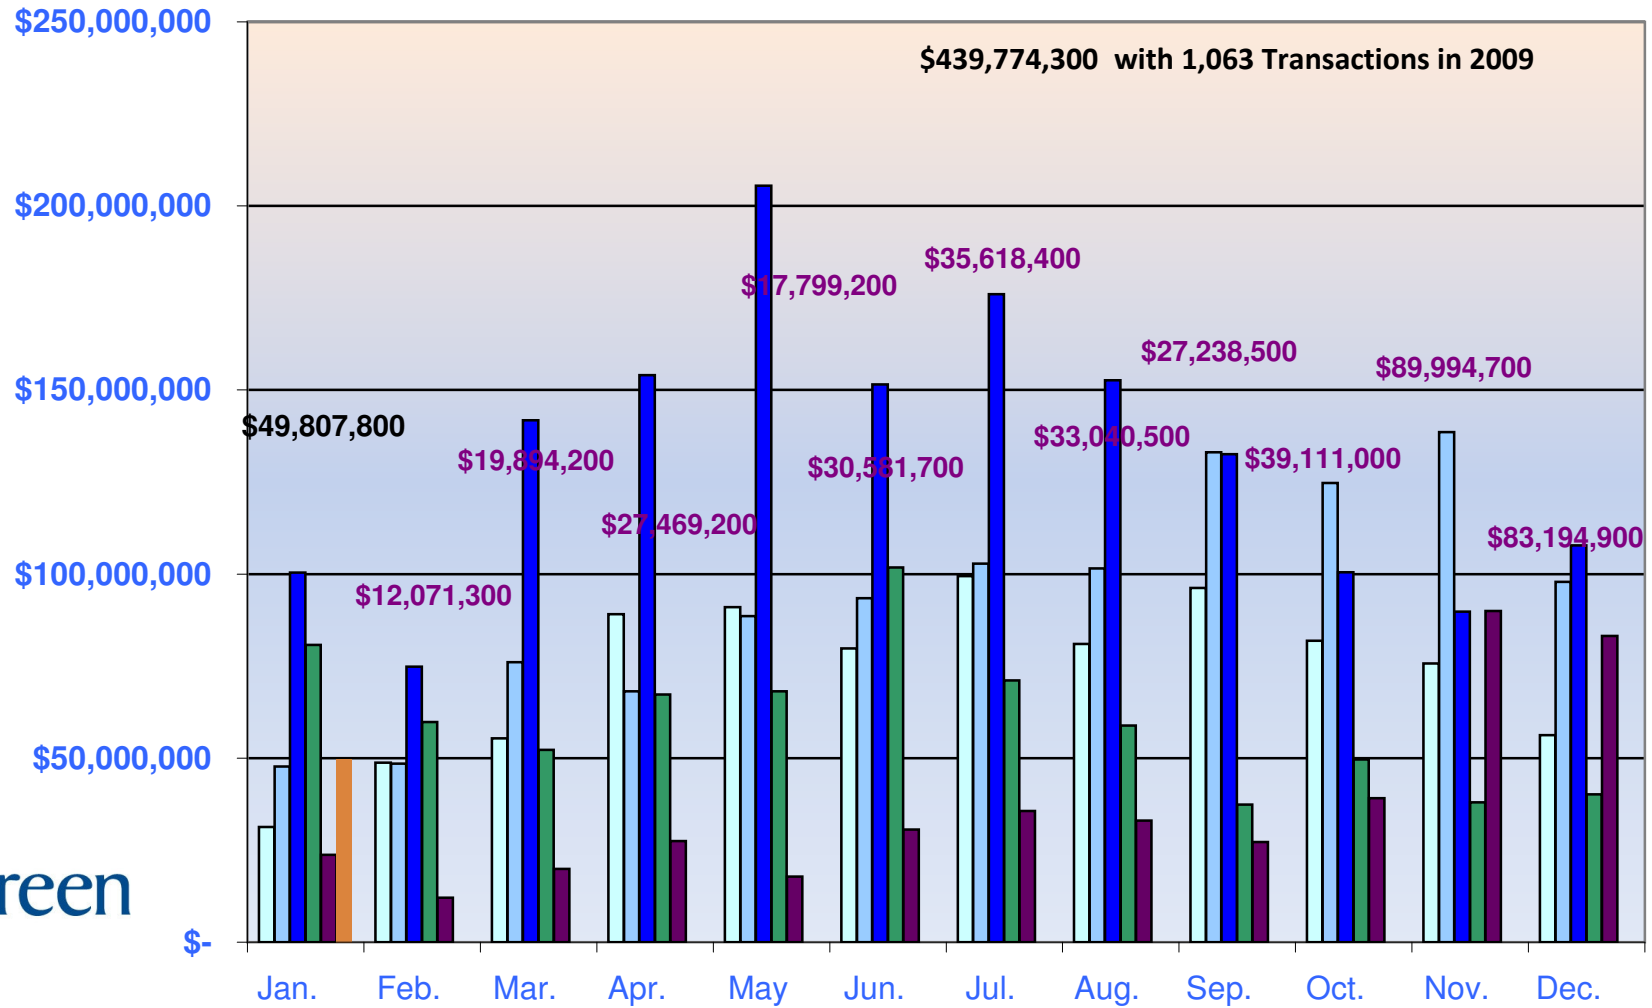

MARKET ANALYSIS

Compliments of:
 Land Title
 Steamboat Springs
 Bruce Carta
 970-870-2822
 bcarta@ltgc.com

Routt County Gross Sales Volume: 2005 through YTD. 2010

■ 2005 transactions
 ■ 2006 transactions
 ■ 2007 transactions
 ■ 2008 transactions
 ■ 2009 Transactions
 ■ 2010 Transactions